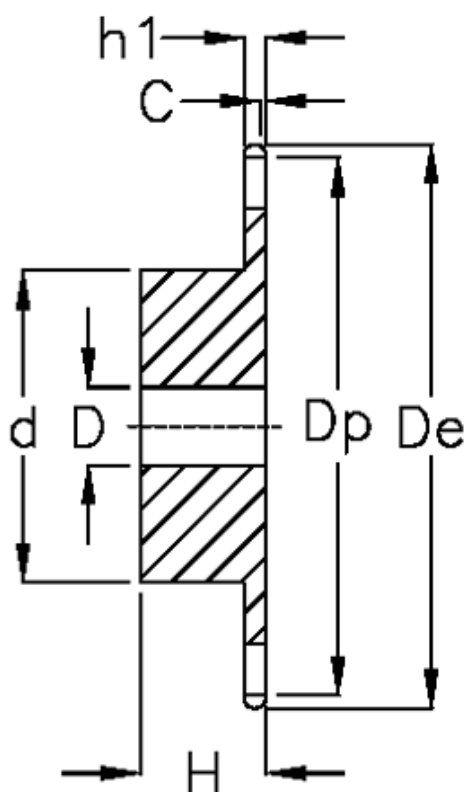

Article number: 616011011033

Description: Sprocket 28 B-1 Z=33 simplex
predrilled

Measures

C = 5
d = *180
D = 30±0,5
De = 486
Dp = 467.62

For chain size = 1 3/4" x 1 1/4"

For chain type = 28 B-1

H = 75

h1 = 29.4

Number of teeth = 33